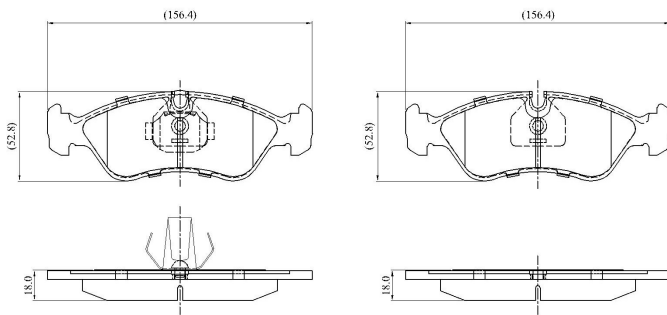

Make: OPEL

Model: Calibra

Part Number: ADB01007

Vehicle Manufacturing/Engine:

ADB01007

Specifications

Fitting Position	:	Front
Model Date	:	08/94-07/98
Or. Caliper	:	Ate
WVA	:	21862
FMSI	:	

Length	:	156.4
Width	:	52.8
Thickness	:	18