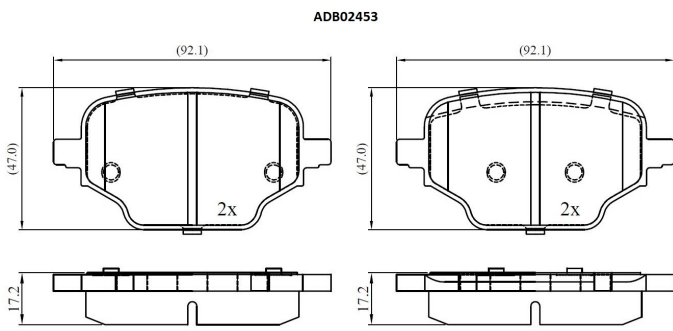

Make: OPEL

Model: Combo MPV

Part Number: ADB02453

Vehicle Manufacturing/Engine:

Specifications

Fitting Position	:	Front
Model Date	:	06/2018-
Or. Caliper	:	
WVA	:	
FMSI	:	
Length	:	92.1

Width	:	47
Thickness	:	17.2