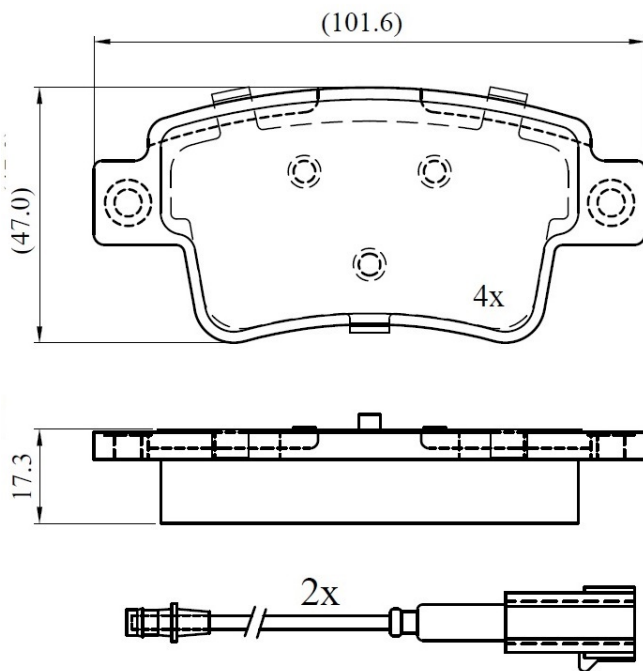

Make: OPEL

Model: Corsa D

Part Number: ADB21528

Vehicle Manufacturing/Engine:

ADB21528

Specifications

Fitting Position	:	Rear
Model Date	:	06/10-
Or. Caliper	:	Bosch
WVA	:	25357, 25451
FMSI	:	
Length	:	101.6
Width	:	47
Thickness	:	17.3