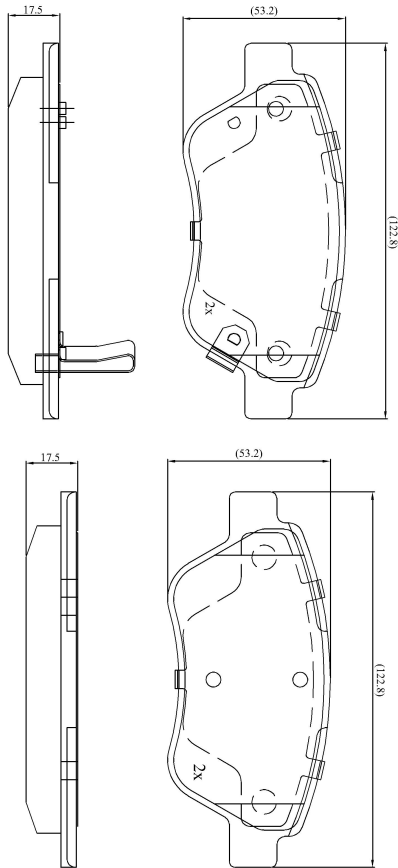

Make: OPEL

Model: Corsa D

Part Number: ADB31037

Vehicle Manufacturing/Engine:

ADB31037

Specifications

Fitting Position	:	Front
Model Date	:	01/10-
Or. Caliper	:	Bosch
WVA	:	23982
FMSI	:	
Length	:	122.8
Width	:	53.2
Thickness	:	17.5