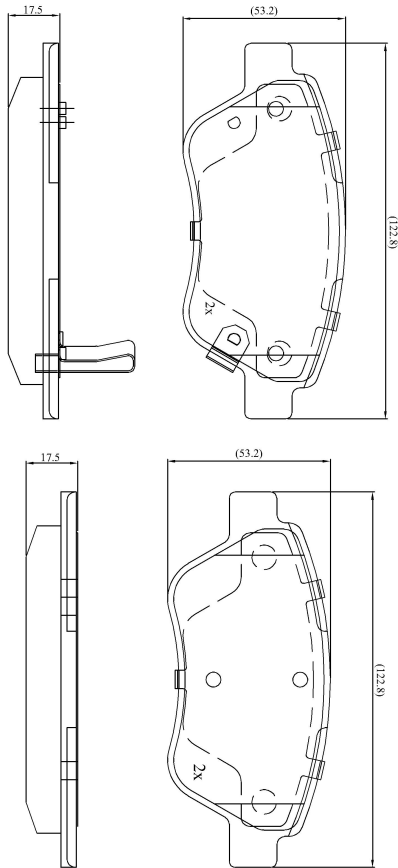

Make: OPEL

Model: Corsa D

Part Number: ADB31037

Vehicle Manufacturing/Engine:

ADB31037

Specifications

Fitting Position	:	Front
Model Date	:	06/10-
Or. Caliper	:	Bosch
WVA	:	23982
FMSI	:	
Length	:	122.8
Width	:	53.2
Thickness	:	17.5