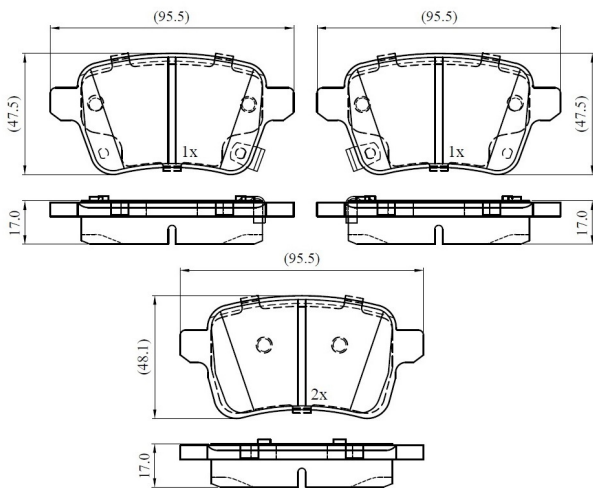

Make: OPEL

Model: CORSA E Hatchback Van

Part Number: ADB33235

Vehicle Manufacturing/Engine:

ADB33235

Specifications

Fitting Position	:	Rear
Model Date	:	2015-

Or. Caliper	:	
WVA	:	22220
FMSI	:	
Length	:	95.5
Width	:	47.5/48.1
Thickness	:	17