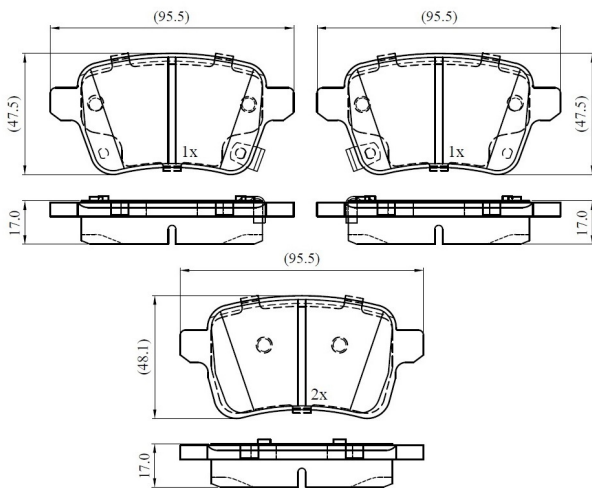

Make: OPEL

Model: CORSA E Hatchback Van

Part Number: ADB33235

Vehicle Manufacturing/Engine:

ADB33235

Specifications

Fitting Position	:	Rear
Model Date	:	2014-

Or. Caliper	:	
WVA	:	22220
FMSI	:	
Length	:	95.5
Width	:	47.5/48.1
Thickness	:	17