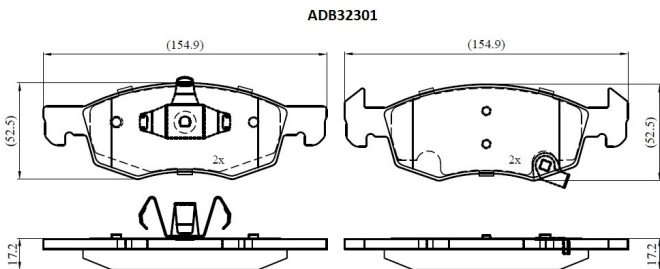

Make: OPEL

Model: CORSA E

Part Number: ADB32301

Vehicle Manufacturing/Engine:

Specifications

Fitting Position	:	Front
Model Date	:	09/14-
Or. Caliper	:	
WVA	:	22143, 22144
FMSI	:	
Length	:	155.2
Width	:	52.4

Thickness : 17.2