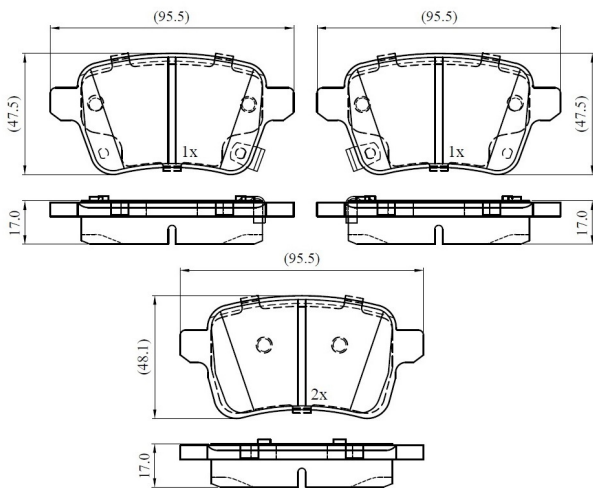

Make: OPEL

Model: CORSA E

Part Number: ADB33235

Vehicle Manufacturing/Engine:

ADB33235

Specifications

Fitting Position	:	Rear
Model Date	:	2014-

Or. Caliper	:	
WVA	:	22220
FMSI	:	
Length	:	95.5
Width	:	47.5/48.1
Thickness	:	17