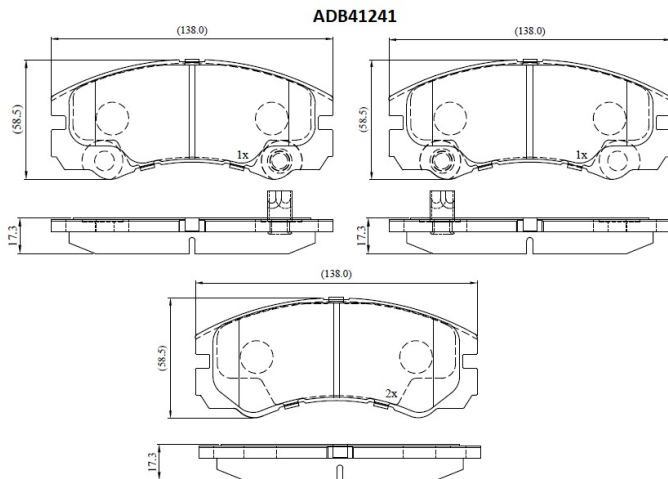

Make: OPEL

Model: Frontera B

Part Number: ADB41241

Vehicle Manufacturing/Engine:

Specifications

Fitting Position	:	Front
Model Date	:	10/98-
Or. Caliper	:	
WVA	:	21845

FMSI	:	
Length	:	138
Width	:	58.5
Thickness	:	17.3