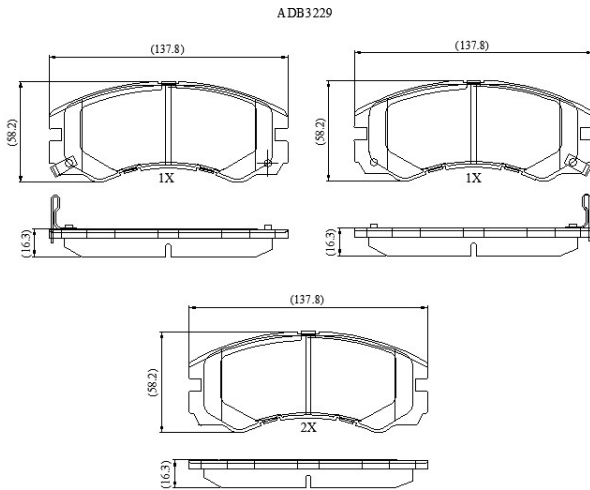

Make: OPEL

Model: Frontera

Part Number: ADB3229

Vehicle Manufacturing/Engine:

Specifications

| | | |
|-------------------------|---|---------|
| Fitting Position | : | Front |
| Model Date | : | 09/96-> |
| Or. Caliper | : | |

| | | |
|------------------|---|-------|
| WVA | : | 21845 |
| FMSI | : | |
| Length | : | 137.8 |
| Width | : | 58.2 |
| Thickness | : | 16.3 |