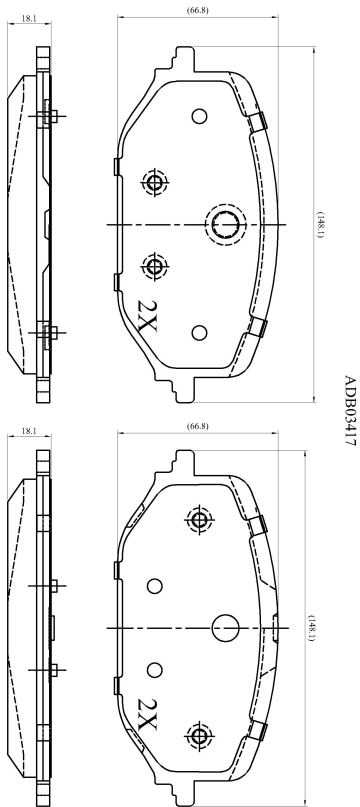

Make: OPEL

Model: GRANDLAND / GRANDLAND X

Part Number: ADB03417

Vehicle Manufacturing/Engine:

Specifications

Fitting Position

:

Front

Model Date	:	2019-
Or. Caliper	:	
WVA	:	2,65,88,26,619
FMSI	:	
Length	:	148.3
Width	:	67
Thickness	:	18.3