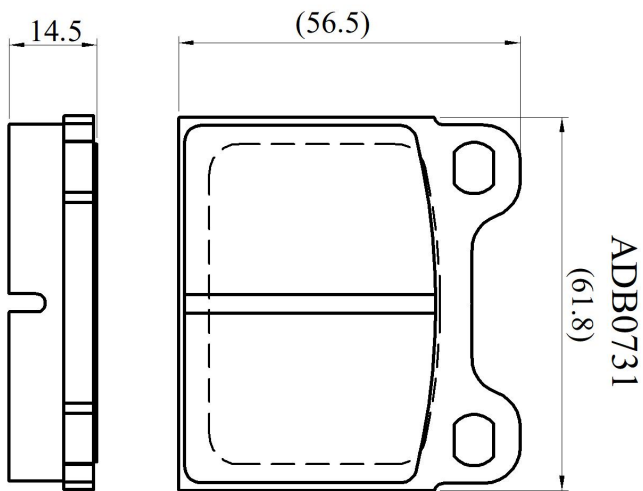

Make: OPEL

Model: GT

Part Number: ADB0731

Vehicle Manufacturing/Engine:

Specifications

Fitting Position	:	Rear
Model Date	:	01/68-01/73

Or. Caliper	:	Ate
WVA	:	20034
FMSI	:	
Length	:	61.8
Width	:	56.5
Thickness	:	14.5