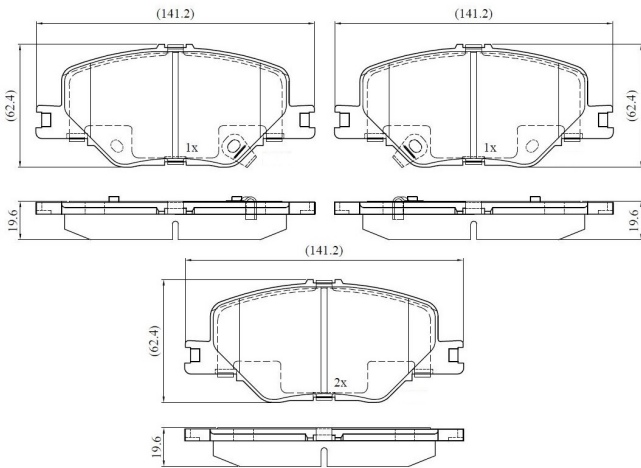

Make: OPEL

Model: INSIGNIA B Country Tourer

Part Number: ADB32370

Vehicle Manufacturing/Engine:

ADB32370

Specifications

Fitting Position	:	Front
Model Date	:	6/2017 >

Or. Caliper	:	
WVA	:	22,83,82,28,39,22,840
FMSI	:	
Length	:	141.2
Width	:	62.4
Thickness	:	19.6