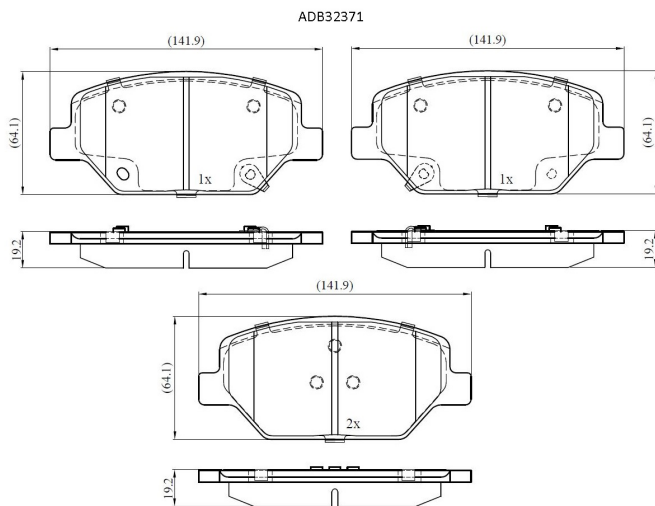

Make: OPEL

Model: INSIGNIA B Country Tourer

Part Number: ADB32371

Vehicle Manufacturing/Engine:

Specifications

Fitting Position	:	Front
Model Date	:	6/2017 >
Or. Caliper	:	

WVA	:	22,83,82,28,39,22,840
FMSI	:	
Length	:	141.9
Width	:	64.1
Thickness	:	19.2