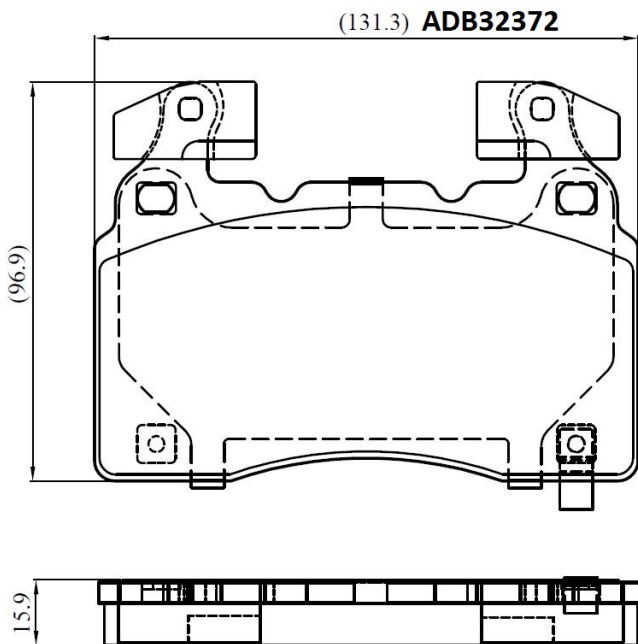

Make: OPEL

Model: INSIGNIA B Country Tourer

Part Number: ADB32372

Vehicle Manufacturing/Engine:

Specifications

Fitting Position

:

Front

Model Date	:	6/2017 >
Or. Caliper	:	
WVA	:	
FMSI	:	
Length	:	132
Width	:	97.5
Thickness	:	15.9