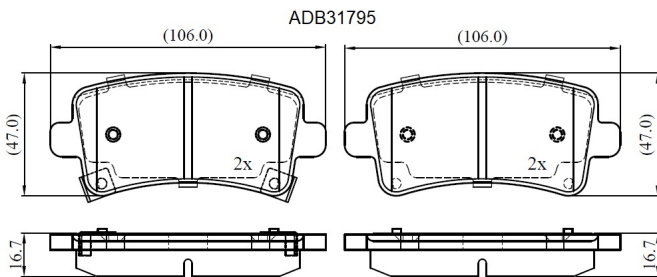

Make: OPEL

Model: Insignia

Part Number: ADB31795

Vehicle Manufacturing/Engine:

Specifications

Fitting Position	:	Rear
Model Date	:	07/08-->
Or. Caliper	:	Bosch
WVA	:	24421
FMSI	:	
Length	:	106
Width	:	47

Thickness : 16.7