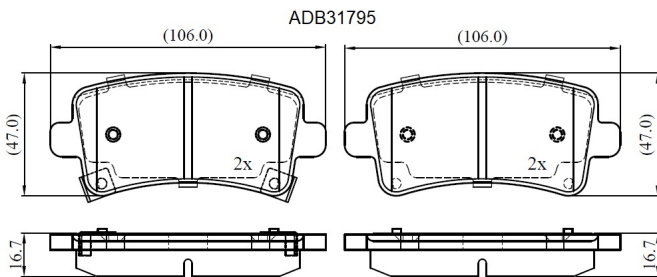

Make: OPEL

Model: Insignia

Part Number: ADB31795

Vehicle Manufacturing/Engine:

Specifications

Fitting Position	:	Rear
Model Date	:	07/08-->
Or. Caliper	:	
WVA	:	24421
FMSI	:	
Length	:	106
Width	:	47

Thickness

:

16.7