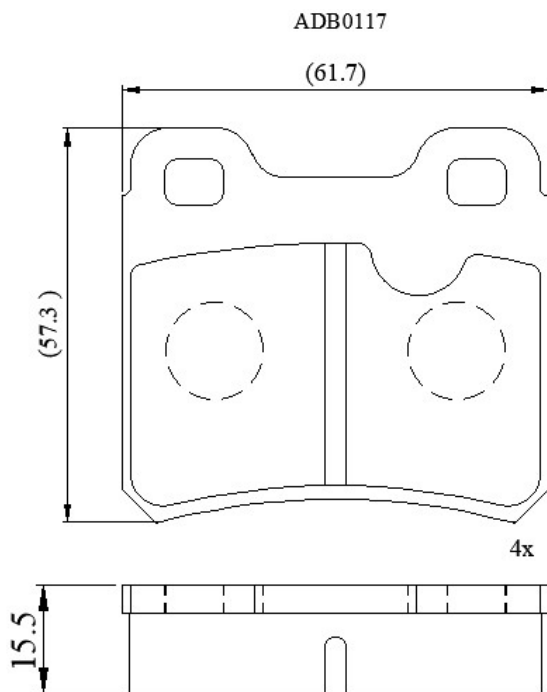

Make: OPEL

Model: Kadett E

Part Number: ADB0117

Vehicle Manufacturing/Engine:

Specifications

Fitting Position	:	Rear
Model Date	:	01/86-10/91
Or. Caliper	:	Ate
WVA	:	21140
FMSI	:	
Length	:	61.7
Width	:	57.3
Thickness	:	15.5