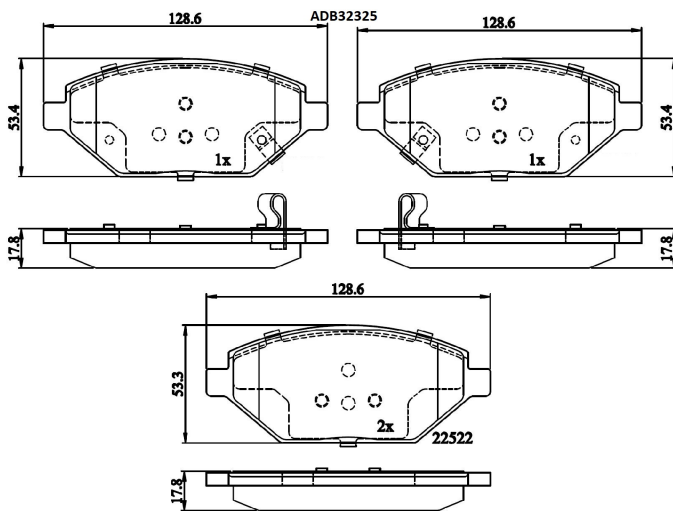

Make: OPEL

Model: KARL

Part Number: ADB32325

Vehicle Manufacturing/Engine:

Specifications

Fitting Position	:	Front
Model Date	:	01/15-
Or. Caliper	:	

WVA	:	22522, 22523
FMSI	:	
Length	:	132.7
Width	:	58.5
Thickness	:	19.2