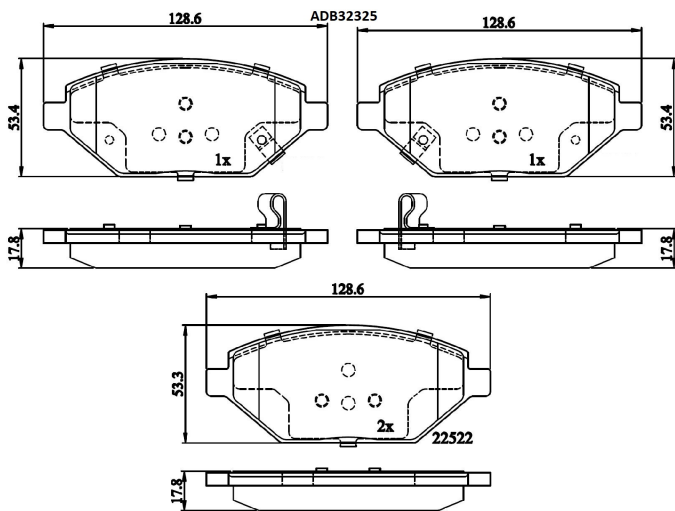

Make: OPEL

Model: KARL

Part Number: ADB32325

Vehicle Manufacturing/Engine:

Specifications

Fitting Position	:	Front
Model Date	:	02/15-
Or. Caliper	:	

WVA	:	22522, 22523
FMSI	:	
Length	:	132.7
Width	:	58.5
Thickness	:	19.2