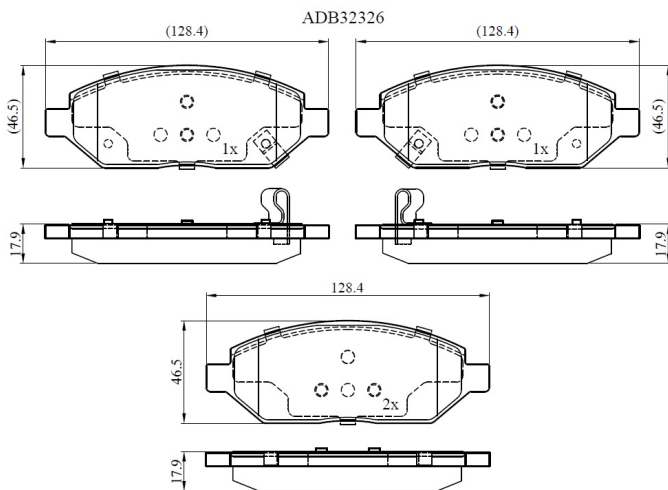

Make: OPEL

Model: KARL

Part Number: ADB32326

Vehicle Manufacturing/Engine:

Specifications

Fitting Position	:	Rear
Model Date	:	01/15-
Or. Caliper	:	
WVA	:	22326, 22327

FMSI	:	
Length	:	128.6
Width	:	53.4
Thickness	:	17.8