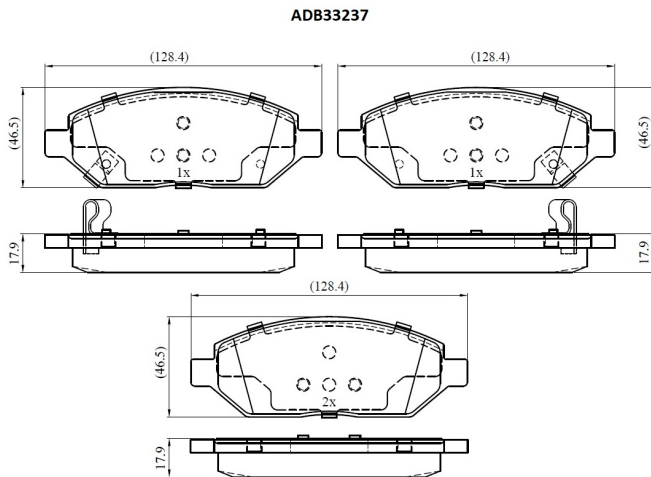

Make: OPEL

Model: KARL

Part Number: ADB33237

Vehicle Manufacturing/Engine:

Specifications

| | | |
|-------------------------|---|-----------|
| Fitting Position | : | Front |
| Model Date | : | 2015-2018 |
| Or. Caliper | : | |

| | | |
|------------------|---|-------|
| WVA | : | 22326 |
| FMSI | : | |
| Length | : | 128.4 |
| Width | : | 46.5 |
| Thickness | : | 17.9 |