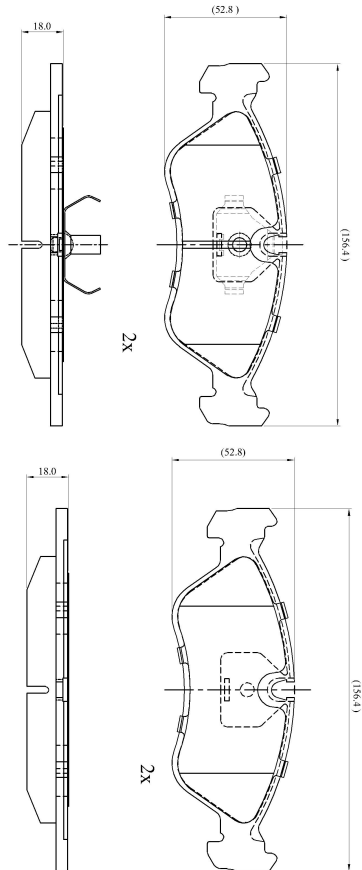

Make: OPEL

Model: Manta B

Part Number: ADB0150

Vehicle Manufacturing/Engine:

ADB0150

Specifications

Fitting Position	:	Front
Model Date	:	09/87-12/88
Or. Caliper	:	Ate
WVA	:	21190
FMSI	:	
Length	:	156.4
Width	:	52.8
Thickness	:	18