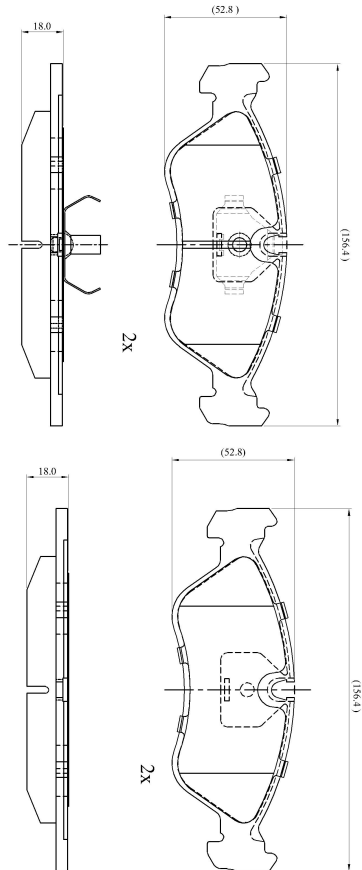

Make: OPEL

Model: Manta B

Part Number: ADB0150

Vehicle Manufacturing/Engine:

ADB0150

Specifications

| | | |
|-------------------------|---|-------------|
| Fitting Position | : | Front |
| Model Date | : | 10/91-07/98 |
| Or. Caliper | : | Ate |
| WVA | : | 21190 |
| FMSI | : | |
| Length | : | 156.4 |
| Width | : | 52.8 |
| Thickness | : | 18 |