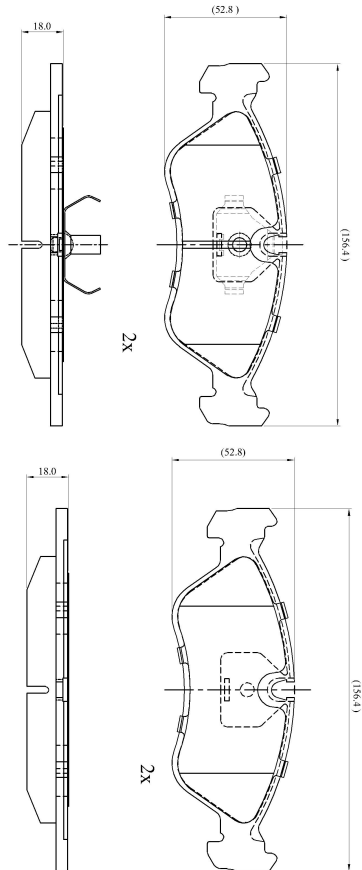

Make: OPEL

Model: Manta B

Part Number: ADB0150

Vehicle Manufacturing/Engine:

ADB0150

Specifications

Fitting Position	:	Front
Model Date	:	10/91-07/98
Or. Caliper	:	Ate
WVA	:	21190
FMSI	:	
Length	:	156.4
Width	:	52.8
Thickness	:	18