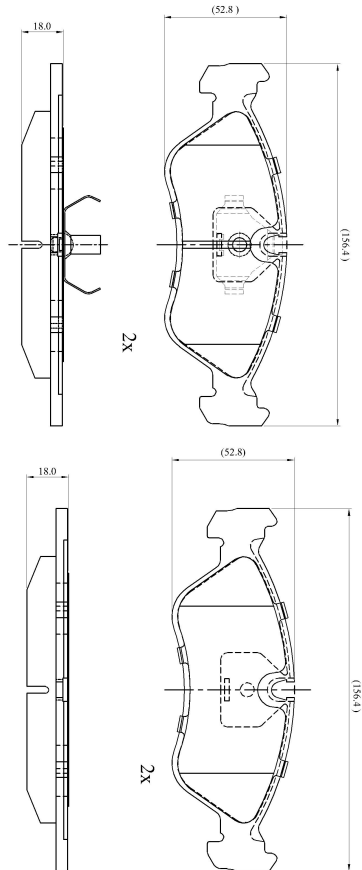

Make: OPEL

Model: Manta B

Part Number: ADB0150

Vehicle Manufacturing/Engine:

ADB0150

Specifications

Fitting Position	:	Front
Model Date	:	10/91-08/94
Or. Caliper	:	Ate
WVA	:	21190
FMSI	:	
Length	:	156.4
Width	:	52.8
Thickness	:	18