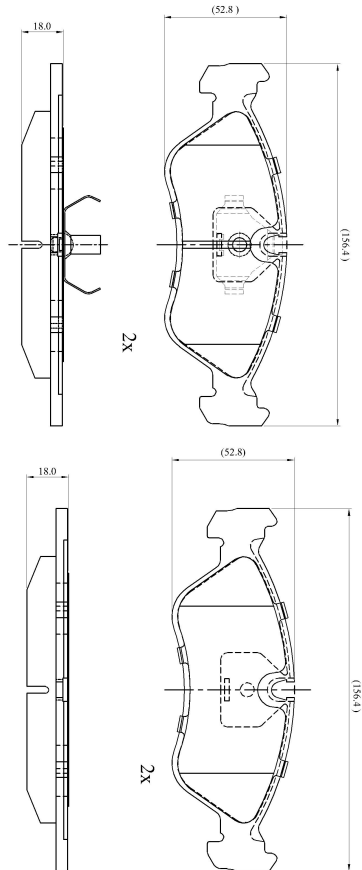

Make: OPEL

Model: Manta B

Part Number: ADB0150

Vehicle Manufacturing/Engine:

ADB0150

Specifications

Fitting Position	:	Front
Model Date	:	01/90-08/94
Or. Caliper	:	Ate
WVA	:	21190
FMSI	:	
Length	:	156.4
Width	:	52.8
Thickness	:	18