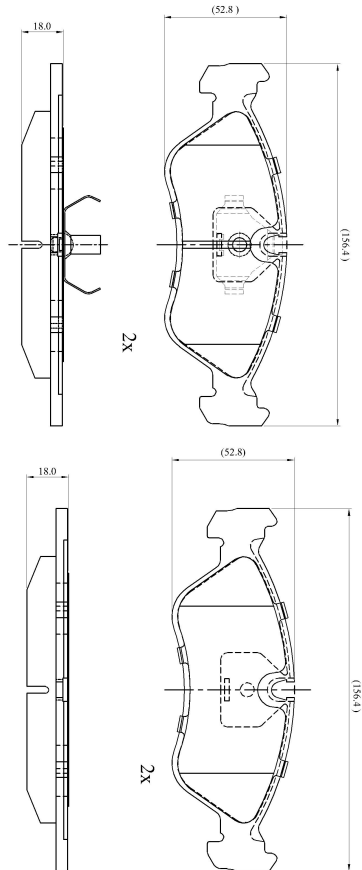

Make: OPEL

Model: Manta B

Part Number: ADB0150

Vehicle Manufacturing/Engine:

ADB0150

Specifications

Fitting Position	:	Front
Model Date	:	01/86-10/91
Or. Caliper	:	Ate
WVA	:	21190
FMSI	:	
Length	:	156.4
Width	:	52.8
Thickness	:	18