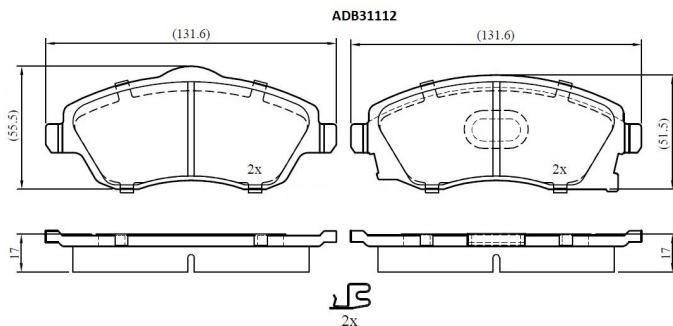

Make: OPEL

Model: Meriva

Part Number: ADB31112

Vehicle Manufacturing/Engine:

Specifications

Fitting Position	:	Front
Model Date	:	03/03-->
Or. Caliper	:	Lucas
WVA	:	23225
FMSI	:	
Length	:	131.6

Width	:	51.5/55.5
Thickness	:	17