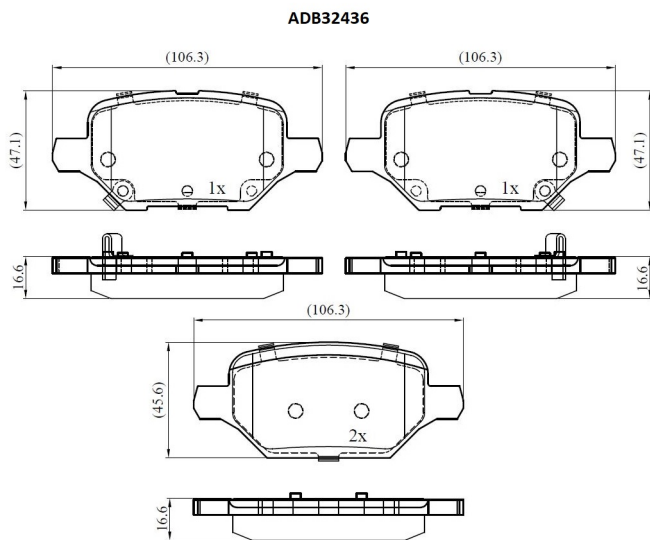

Make: OPEL

Model: MOKKA / MOKKA X

Part Number: ADB32436

Vehicle Manufacturing/Engine:

Specifications

Fitting Position	:	Rear
Model Date	:	2012-

Or. Caliper	:	
WVA	:	22,93,02,29,31,22,932
FMSI	:	
Length	:	106.4
Width	:	45.7,47.3
Thickness	:	17