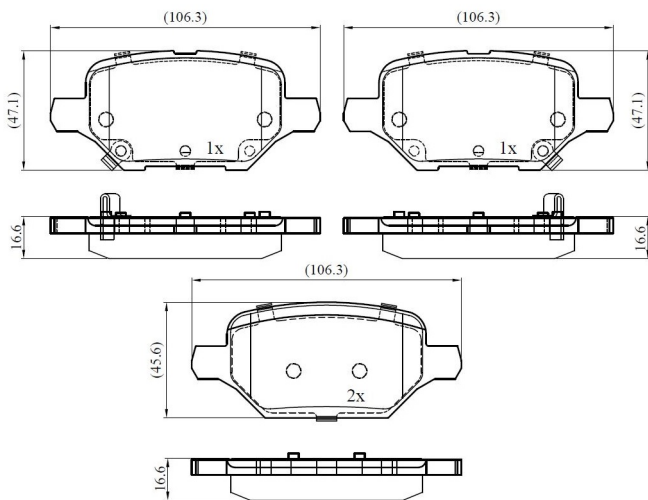

Make: OPEL

Model: MOKKA / MOKKA X

Part Number: ADB32436

Vehicle Manufacturing/Engine:

ADB32436

Specifications

Fitting Position	:	Rear
Model Date	:	2015-

Or. Caliper	:	
WVA	:	22,93,02,29,31,22,932
FMSI	:	
Length	:	106.4
Width	:	45.7,47.3
Thickness	:	17