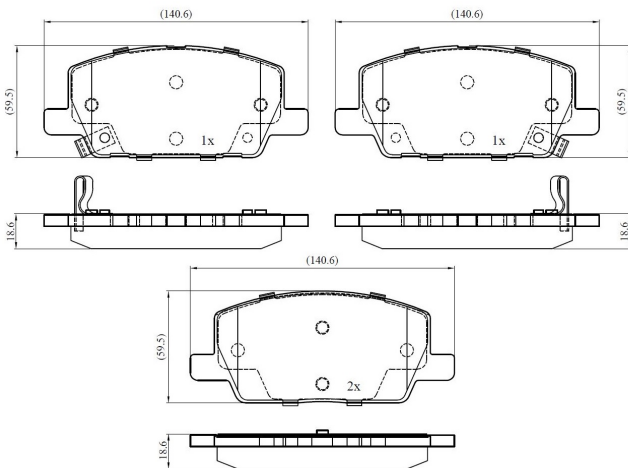

Make: OPEL

Model: MOKKA / MOKKA X

Part Number: ADB32437

Vehicle Manufacturing/Engine:

ADB32437

Specifications

Fitting Position	:	Front
Model Date	:	2013-
Or. Caliper	:	

WVA	:	22,31,12,23,12,22,313
FMSI	:	
Length	:	140.7
Width	:	59.7
Thickness	:	19