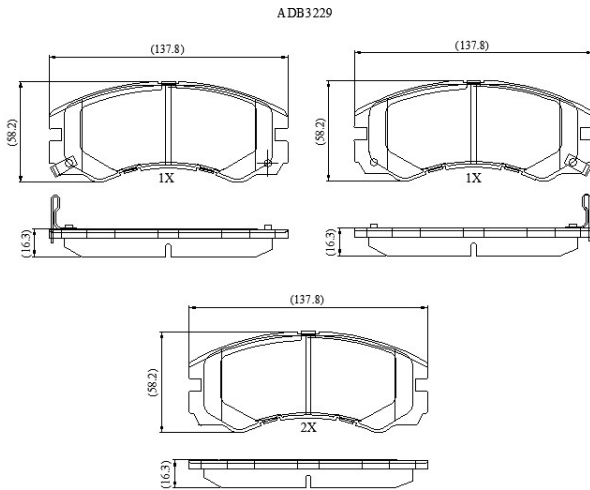

Make: OPEL

Model: Monterey Range

Part Number: ADB3229

Vehicle Manufacturing/Engine:

Specifications

Fitting Position	:	Front
Model Date	:	04/98->
Or. Caliper	:	Akebono

WVA	:	21845
FMSI	:	
Length	:	137.8
Width	:	58.2
Thickness	:	16.3