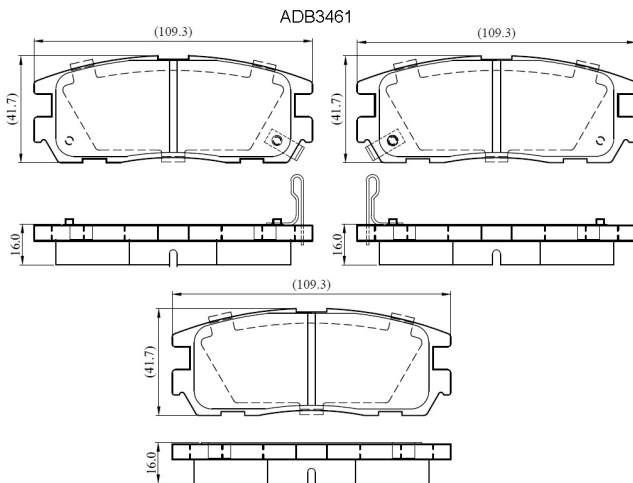

Make: OPEL

Model: Monterey

Part Number: ADB3461

Vehicle Manufacturing/Engine:

Specifications

Fitting Position	:	Rear
Model Date	:	01/92-01/99
Or. Caliper	:	Akebono

WVA	:	21875
FMSI	:	
Length	:	109.3
Width	:	41.7
Thickness	:	16