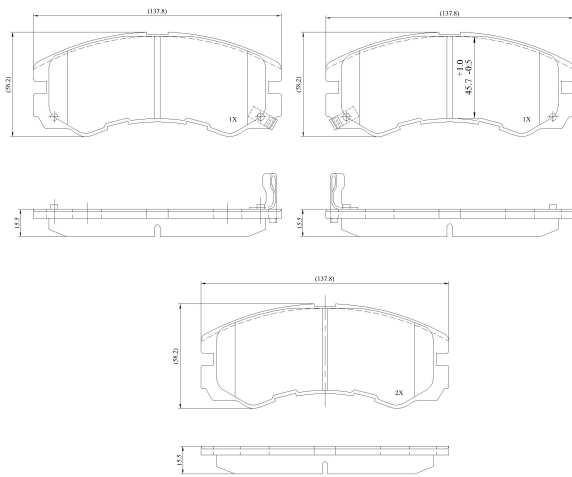

Make: OPEL

Model: Monterey

Part Number: ADB3866

Vehicle Manufacturing/Engine:

ADB3866

Specifications

Fitting Position	:	Front
Model Date	:	01/92-01/99
Or. Caliper	:	Sumitomo
WVA	:	21847
FMSI	:	
Length	:	137.8
Width	:	58.2
Thickness	:	15.5