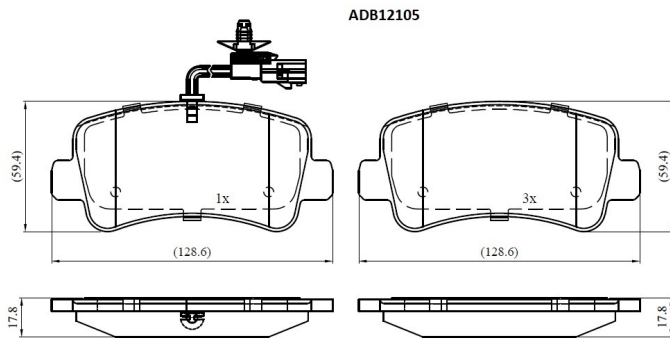

Make: OPEL

Model: Movano B Box

Part Number: ADB12105

Vehicle Manufacturing/Engine:

Specifications

Fitting Position	:	Rear
Model Date	:	05/10-
Or. Caliper	:	Brembo
WVA	:	25112, 25113
FMSI	:	

Length	:	128.5
Width	:	59.4
Thickness	:	17.8