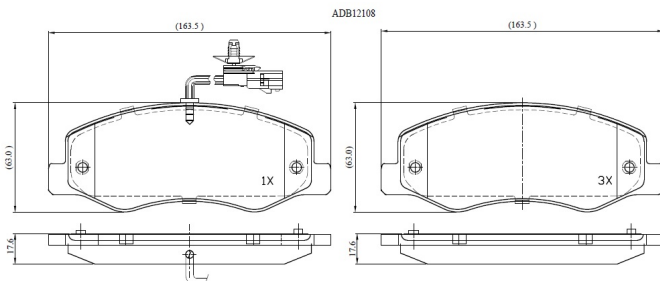

Make: OPEL

Model: Movano B Box

Part Number: ADB12108

Vehicle Manufacturing/Engine:

Specifications

Fitting Position	:	Rear
Model Date	:	05/10-
Or. Caliper	:	Brembo
WVA	:	25172, 25173
FMSI	:	
Length	:	163.3
Width	:	62.4

Thickness : 17.6