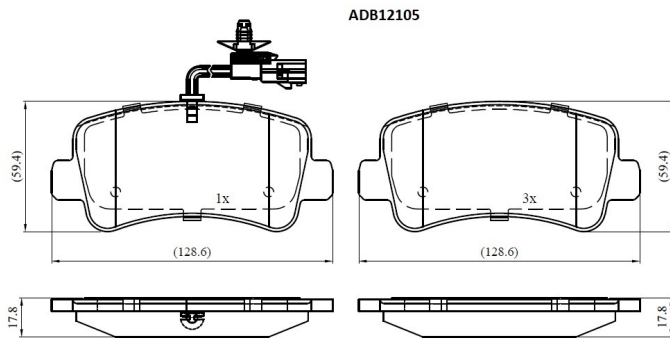

Make: OPEL

Model: Movano B Flatbed / Chassis

Part Number: ADB12105

Vehicle Manufacturing/Engine:

Specifications

Fitting Position	:	Rear
Model Date	:	05/10-
Or. Caliper	:	Brembo
WVA	:	25112, 25113
FMSI	:	

Length	:	128.5
Width	:	59.4
Thickness	:	17.8