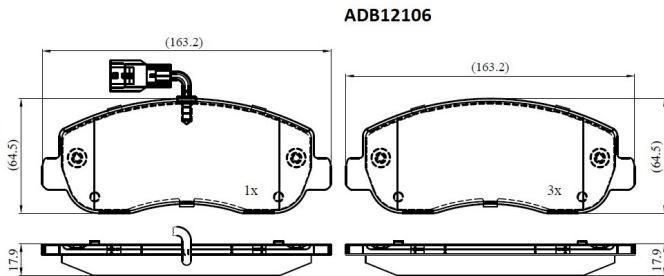

Make: OPEL

Model: Movano B Flatbed / Chassis

Part Number: ADB12106

Vehicle Manufacturing/Engine:

Specifications

Fitting Position	:	Front
Model Date	:	12/10-
Or. Caliper	:	Brembo
WVA	:	25147, 25165
FMSI	:	
Length	:	163.4
Width	:	64.7

Thickness

:

17.9