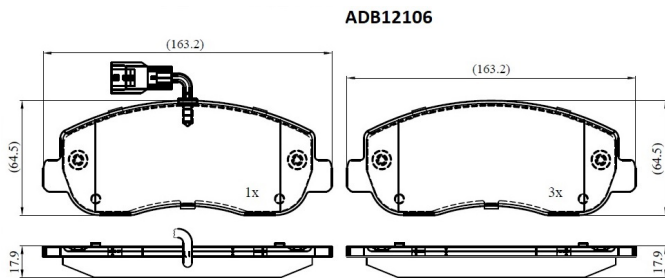

Make: OPEL

Model: Movano B Flatbed / Chassis

Part Number: ADB12106

Vehicle Manufacturing/Engine:

Specifications

Fitting Position	:	Front
Model Date	:	05/10-
Or. Caliper	:	Brembo
WVA	:	25147, 25165
FMSI	:	
Length	:	163.4
Width	:	64.7

Thickness : 17.9