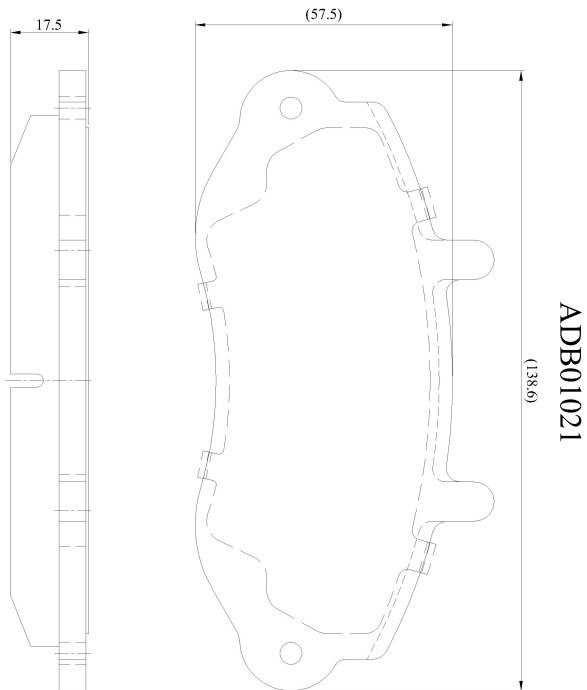

Make: OPEL

Model: Movano

Part Number: ADB01021

Vehicle Manufacturing/Engine:

Specifications

Fitting Position	:	Front
Model Date	:	03/98-10/00
Or. Caliper	:	Bendix
WVA	:	23302
FMSI	:	
Length	:	138.6
Width	:	66.4
Thickness	:	17.5