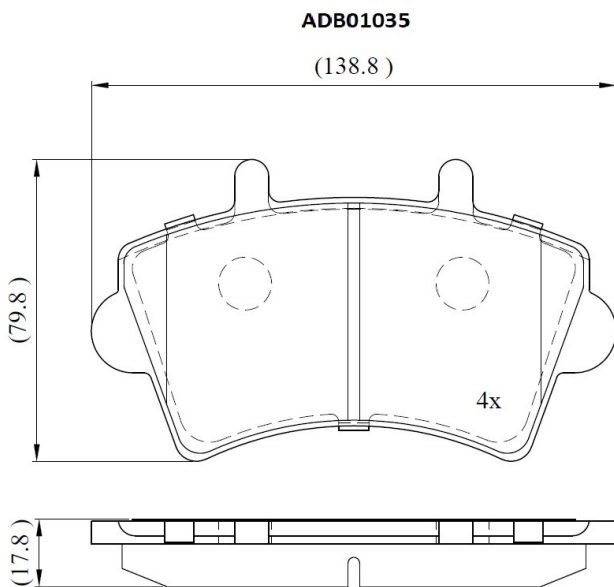

Make: OPEL

Model: Movano

Part Number: ADB01035

Vehicle Manufacturing/Engine:

Specifications

Fitting Position

:

Front

Model Date	:	10/00->
Or. Caliper	:	Bosch
WVA	:	23616
FMSI	:	
Length	:	138.8
Width	:	79.8
Thickness	:	17.8