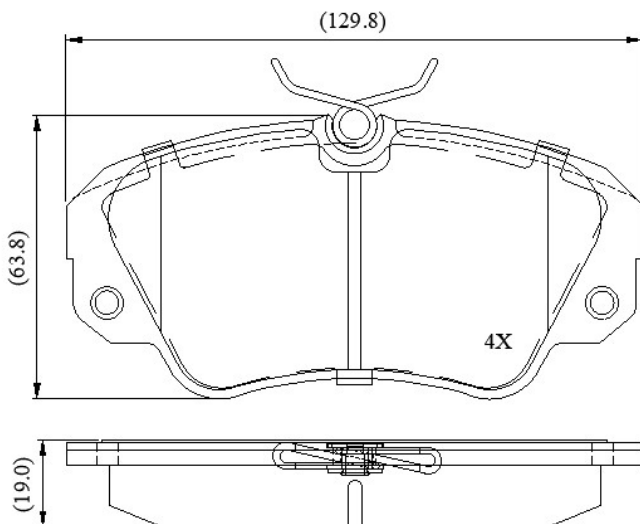

Make: OPEL

Model: Omega (->94)

Part Number: ADB0493

Vehicle Manufacturing/Engine:

ADB0493

Specifications

Fitting Position

:

Front

Model Date	:	06/97->
Or. Caliper	:	Lucas
WVA	:	21368
FMSI	:	
Length	:	129.5
Width	:	64
Thickness	:	19