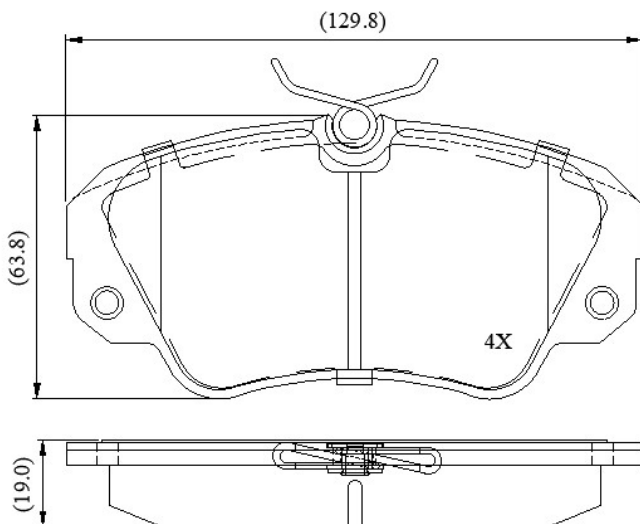

Make: OPEL

Model: Omega (->94)

Part Number: ADB0493

Vehicle Manufacturing/Engine:

ADB0493

Specifications

Fitting Position

:

Front

Model Date	:	04/94->
Or. Caliper	:	Lucas
WVA	:	21368
FMSI	:	
Length	:	129.5
Width	:	64
Thickness	:	19