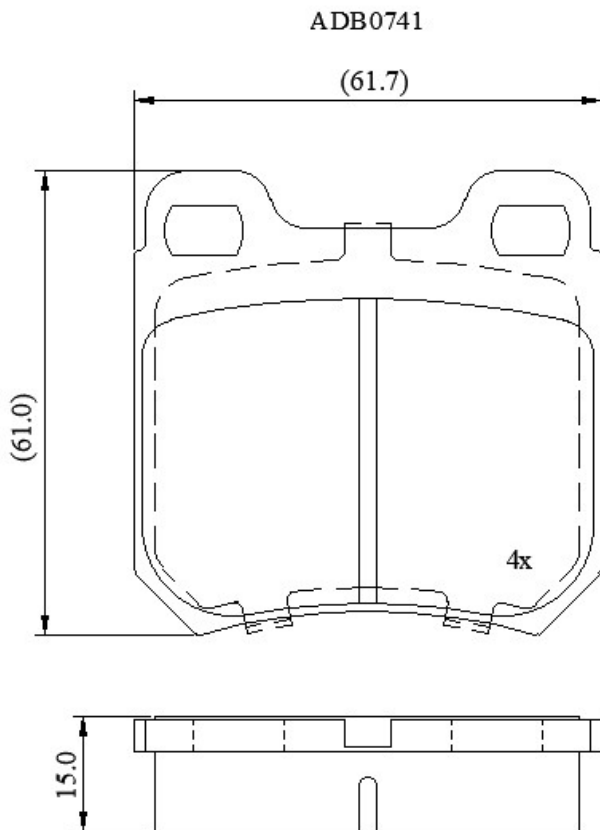

Make: OPEL

Model: Omega (->94)

Part Number: ADB0741

Vehicle Manufacturing/Engine:

Specifications

Fitting Position

:

Rear

Model Date	:	11/86-04/94
Or. Caliper	:	Ate
WVA	:	21050
FMSI	:	
Length	:	61.7
Width	:	61
Thickness	:	15