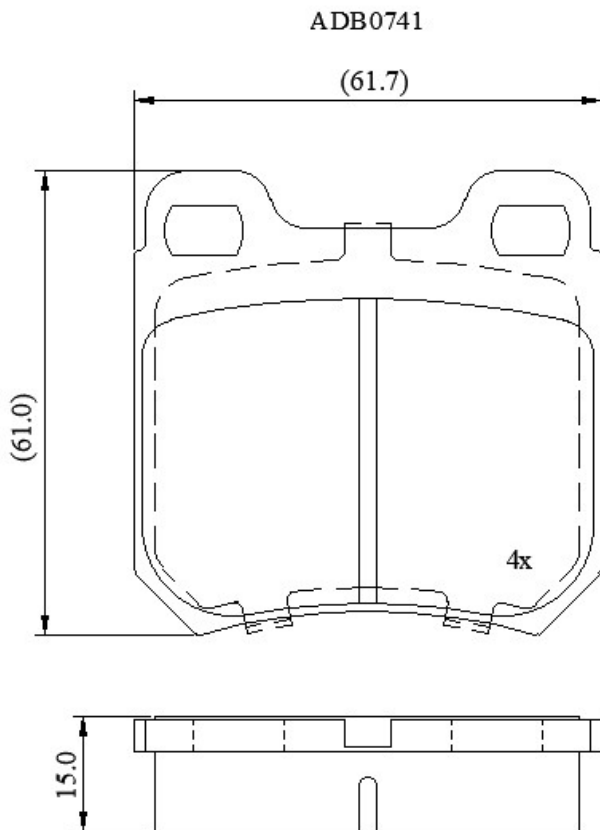

Make: OPEL

Model: Omega (->94)

Part Number: ADB0741

Vehicle Manufacturing/Engine:

Specifications

Fitting Position

:

Rear

Model Date	:	04/94->
Or. Caliper	:	Ate
WVA	:	21050
FMSI	:	
Length	:	61.7
Width	:	61
Thickness	:	15