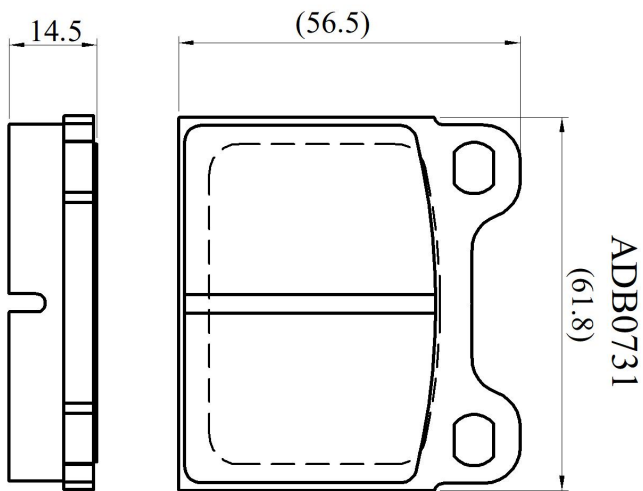

Make: OPEL

Model: Rekord C

Part Number: ADB0731

Vehicle Manufacturing/Engine:

Specifications

Fitting Position	:	Rear
Model Date	:	01/72-07/75

Or. Caliper	:	Ate
WVA	:	20034
FMSI	:	
Length	:	61.8
Width	:	56.5
Thickness	:	14.5