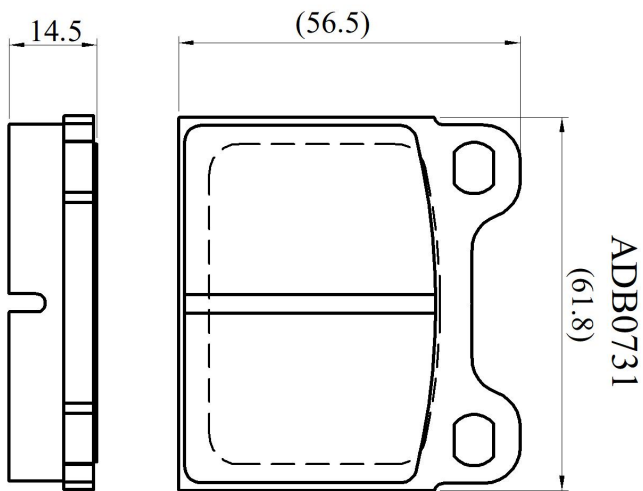

Make: OPEL

Model: Rekord D

Part Number: ADB0731

Vehicle Manufacturing/Engine:

Specifications

Fitting Position	:	Rear
Model Date	:	01/72-07/77

Or. Caliper	:	Ate
WVA	:	20034
FMSI	:	
Length	:	61.8
Width	:	56.5
Thickness	:	14.5