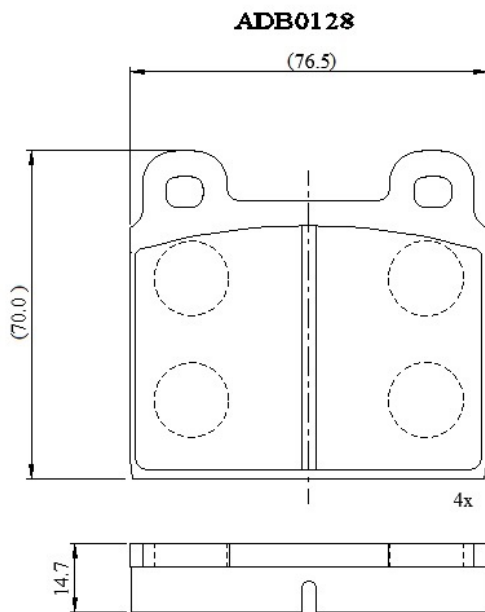

Make: OPEL

Model: Senator A

Part Number: ADB0128

Vehicle Manufacturing/Engine:

Specifications

Fitting Position	:	Front
Model Date	:	06/81-08/87
Or. Caliper	:	Ate
WVA	:	20011
FMSI	:	
Length	:	76.5
Width	:	70
Thickness	:	14.7